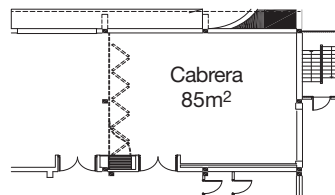

Planos de los salones - Floor plans of the meeting rooms - Raumskizze - Plans des salles