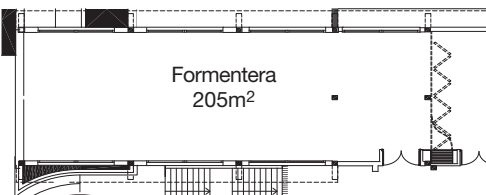

Planos de los salones - Floor plans of the meeting rooms - Raumskizze - Plans des salles