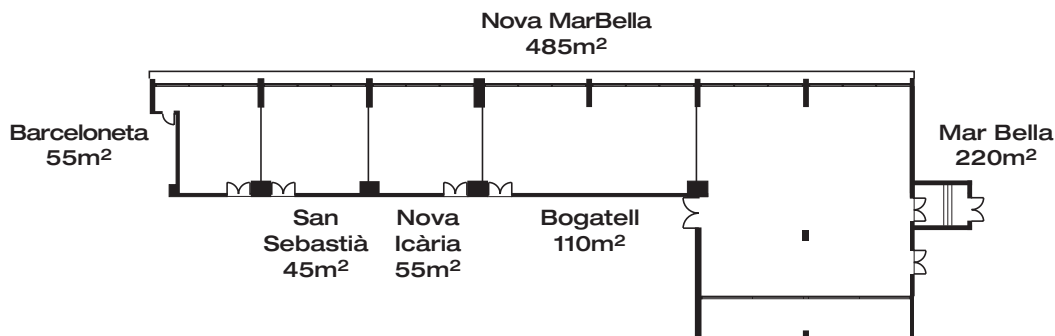

Planos de los salones - Floor plans of the meeting rooms - Raumskizze