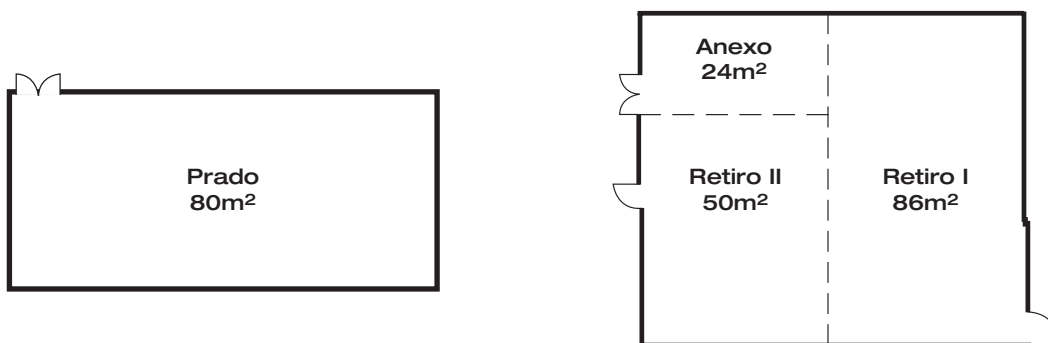

Planos de los salones - Floor plans of the meeting rooms - Raumskizze