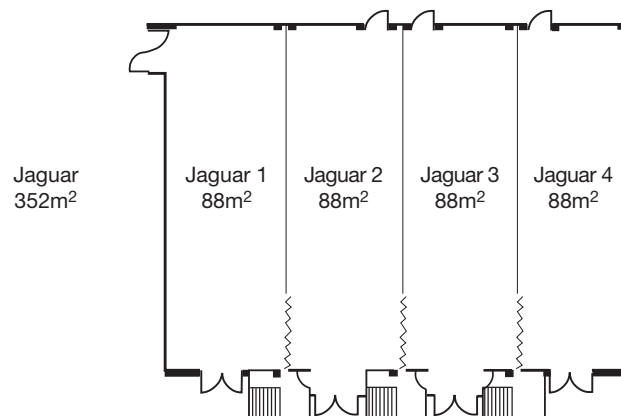

Barceló Maya Caribe Beach