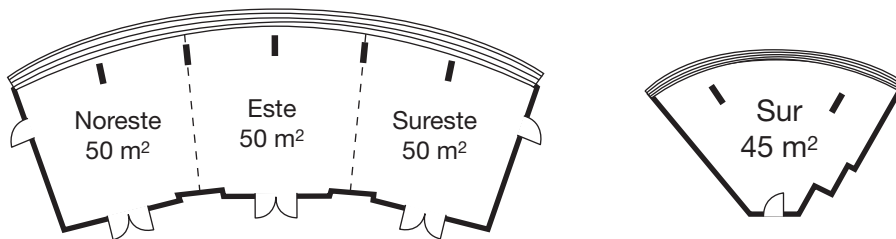

Planos de los salones - Floor plans of the meeting rooms - Raumskizze - Plans des salles