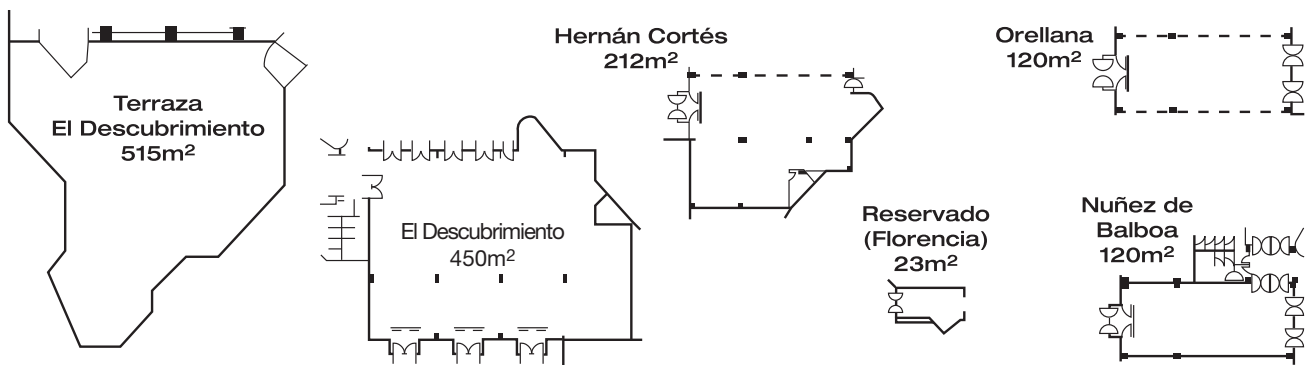

Planos de los salones - Floor plans of the meeting rooms - Raumskizze